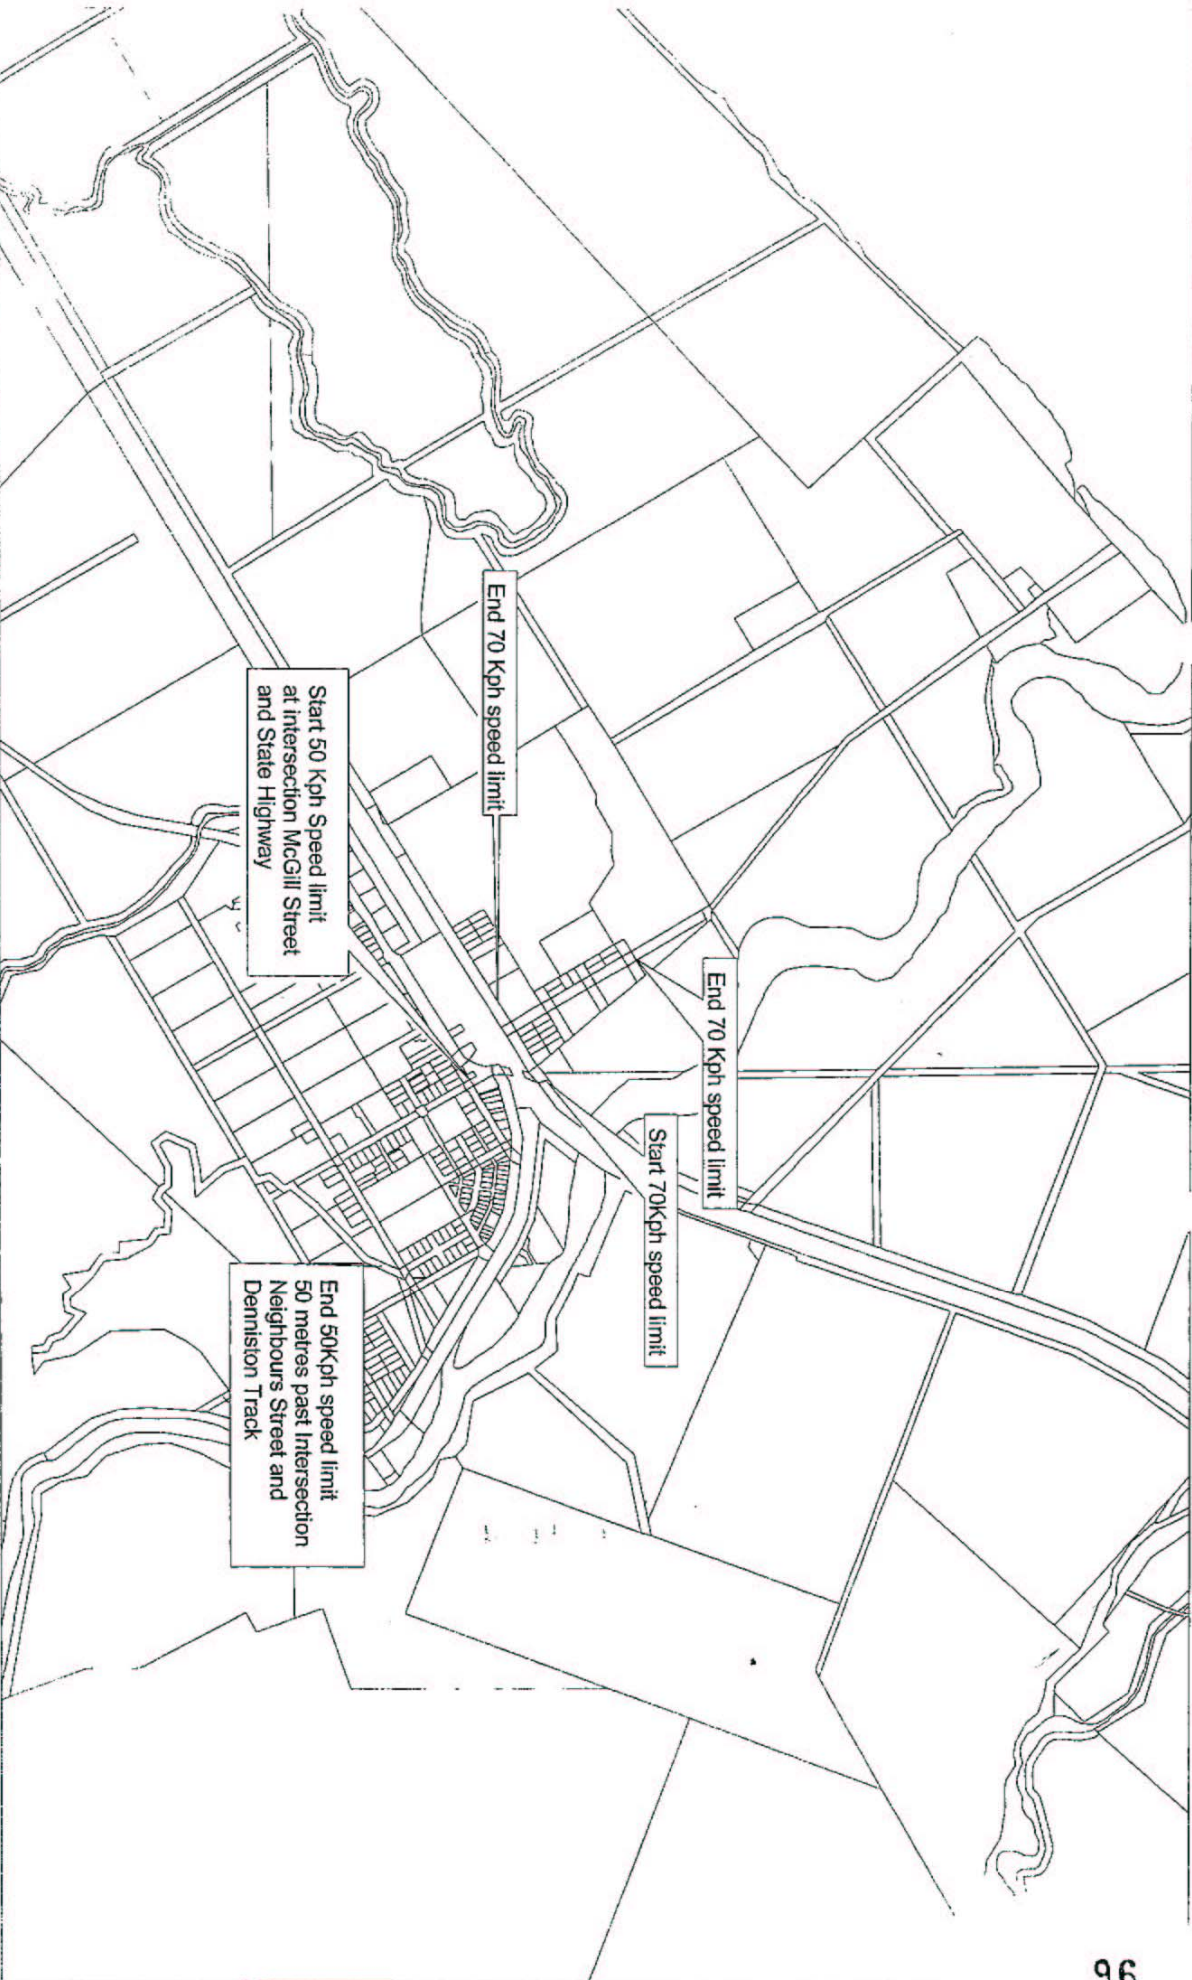

APPROVALS

WATER _____

DRAINAGE _____

ROADING _____

SERVICES _____

PARKS _____

INITIAL DATE

DATE

Speed Restriction Waimangaroa

Drawing No

BDC/Speed/No 3

Sheet of

Scale: 1 : 20000