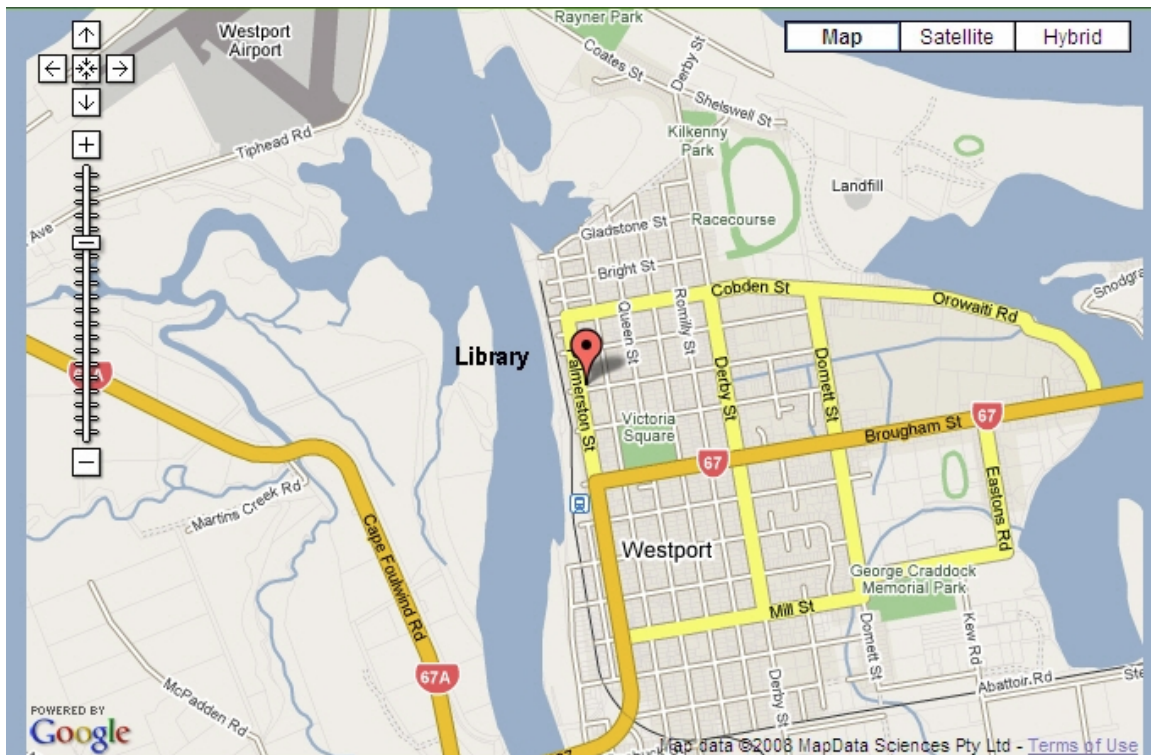

Library locations and hours

We provide public library services at two main locations in Buller. The district library is located in Westport and our branch library is in Reefton.

You can access our on-line library catalogue anytime, through our website www.bullerdc.govt.nz/main/libraries

District library

Sue Thomson Casey Memorial Library

87-89 Palmerston Street

Westport, 7825

Ph: 03 788 8030

Monday – Friday 9.30am to 5pm

Saturday 10.30am to 1pm

www.bullerdc.govt.nz

Reefton branch library

Inangahua County Library

Smith Street

Reefton, 7830

Ph: 03 732 8821

Monday – Friday 10.30am to 4.30pm

For more information, please contact us at:

Sue Thomson Casey Memorial Library