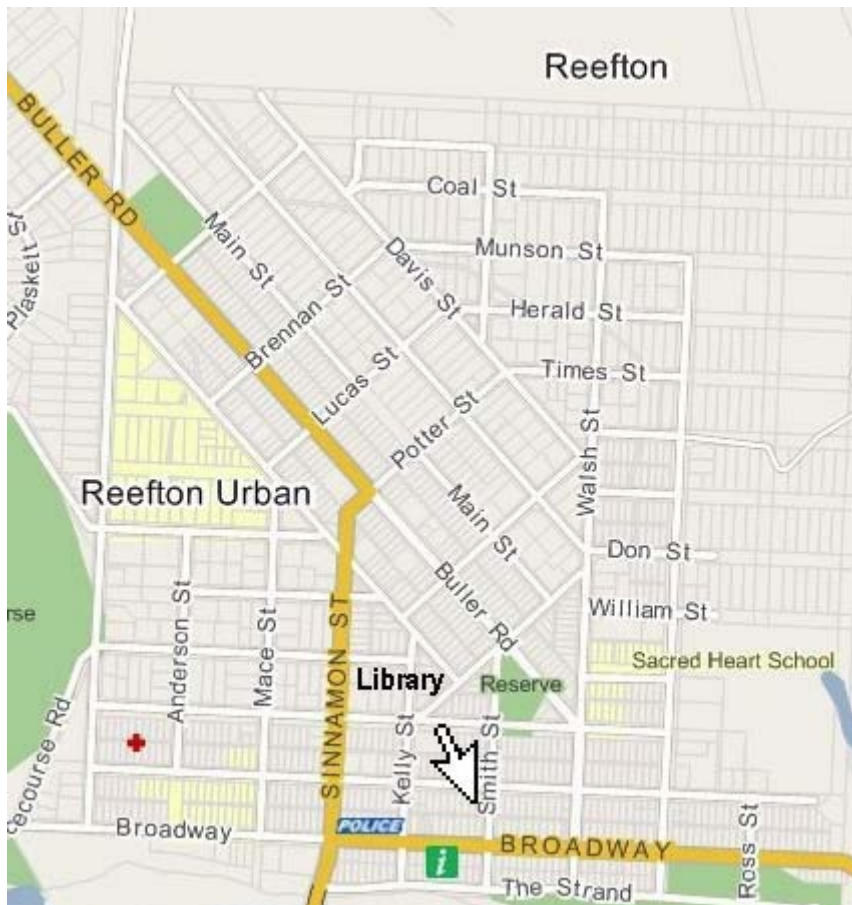

Library locations and hours

We provide public library services at two main locations in Buller. The district library is located in Westport and our branch library is in Reefton.

You can access our on-line library catalogue anytime, through our website www.bullerdc.govt.nz/main/libraries

District library

Sue Thomson Casey Memorial Library

87-89 Palmerston Street

Westport, 7825

Ph: 03 788 8030

Monday – Friday 9.30am to 5pm

Saturday 10.30am to 1pm

www.bullerdc.govt.nz

Reefton branch library

Inangahua County Library

Smith Street

Reefton, 7830

Ph: 03 732 8821

Monday – Friday 10.30am to 4.30pm

For more information, please contact us at:

Sue Thomson Casey Memorial Library